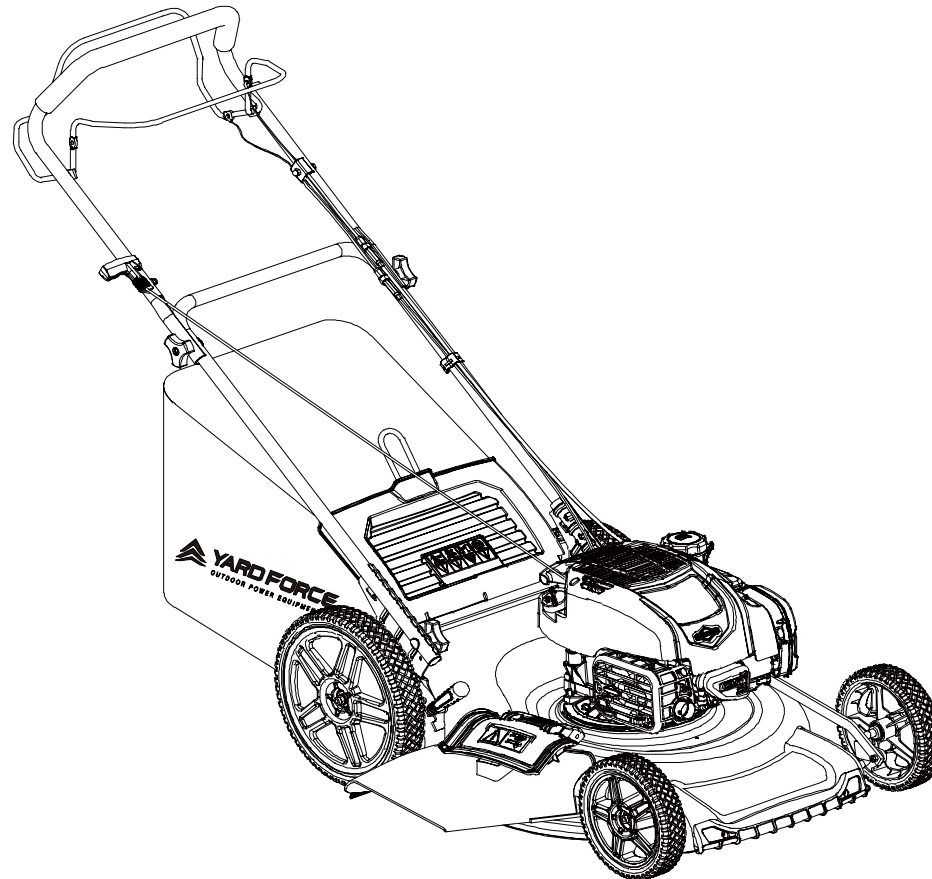

YARD FORCE®

LAWN & GARDEN EQUIPMENT

22" 3-IN-1 SELF PROPELLED
LAWN MOWER
ILLUSTRATED PRODUCT LIST

Model: YF22-3N1SP-SC
SAN: YF03600974ZV

REF NO	PART NO	QTY	DESCRIPTION
0010	1003265001	1	Upper Handle Assembly
0020	1003349001	1	Rope Guide Assembly
0040	1003007001	1	Control Cable Assembly
0050	1003008001	4	Knob Assembly
0060	1252969001	1	Lower Handle Bar
0070	1054771001	1	Cable Clamp

REF NO	PART NO	QTY	DESCRIPTION
0080	1003350001	2	12" Wheel Assembly, Self-propel
0100	1002912001	1	Rear Axle Kit
0110	1003276001	1	Spring, Height Select Lever
0120	1002920001	1	Lever, Height Select
0130	1003279001	1	Right Drive Gear Kit
0140	1003281001	1	Gearbox
0150	1251009001	1	Spring, Gearbox Tension (Version 1.0)
0150	1003114000	1	Spring, Gearbox Tension (Version 2.0)
0160	1003278001	1	Left Drive Gear Kit
0170	1350448001	1	Spring, Height Select Rod
0180	1003277001	1	Rod, Height Select
0190	1003266001	2	8" Wheel Assembly
0200	1003280001	1	Front Axle Kit