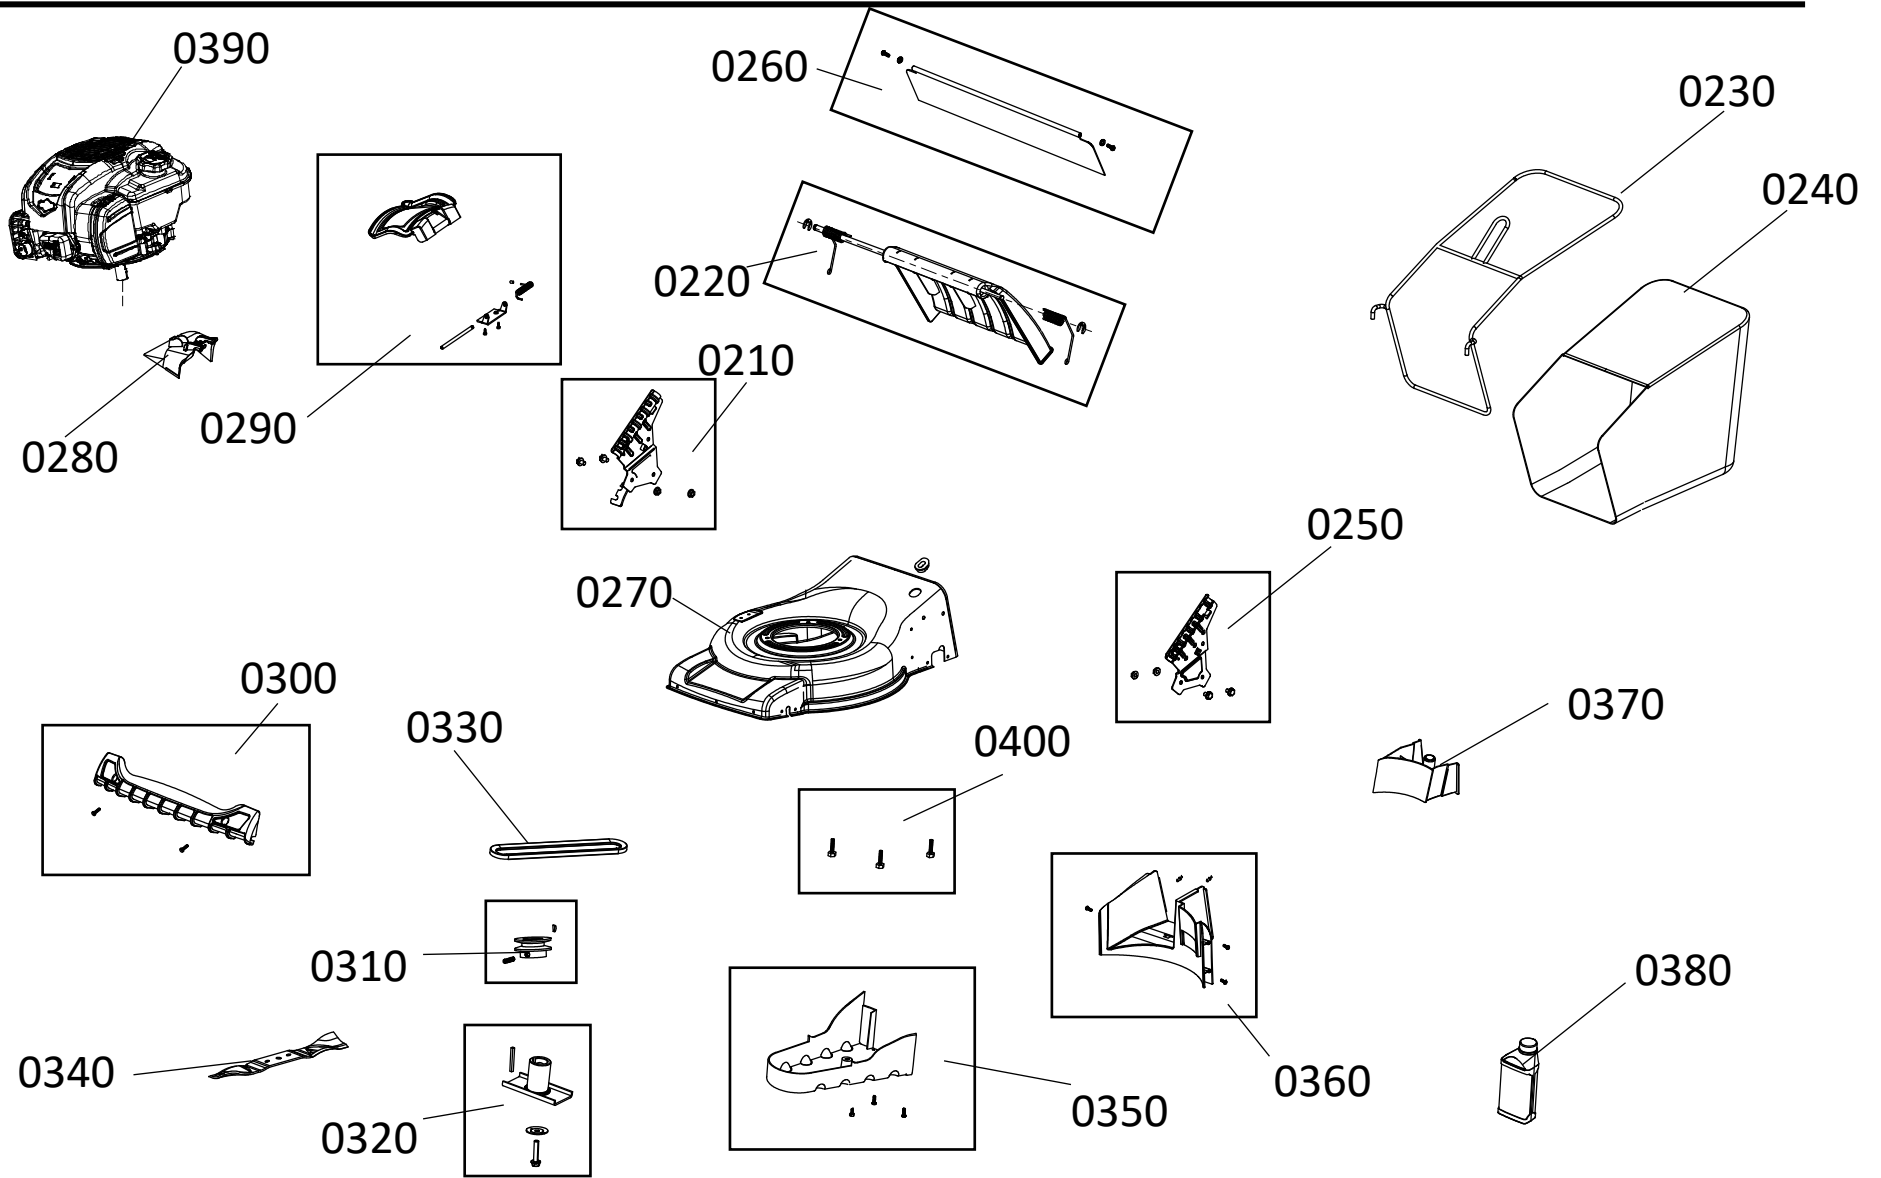

YARD FORCE®

LAWN & GARDEN EQUIPMENT

22" 3-IN-1 SELF PROPELLED
LAWN MOWER
ILLUSTRATED PRODUCT LIST

Model: YF22-3N1SP-SC
SAN: YF03600974ZV

REF NO	PART NO	QTY	DESCRIPTION
0010	1003265001	1	Upper Handle Assembly
0020	1003349001	1	Rope Guide Assembly
0040	1003007001	1	Control Cable Assembly
0050	1003008001	4	Knob Assembly
0060	1252969001	1	Lower Handle Bar
0070	1054771001	1	Cable Clamp

REF NO	PART NO	QTY	DESCRIPTION
0080	1003350001	2	12" Wheel Assembly, Self-propel
0100	1002912001	1	Rear Axle Kit
0110	1003276001	1	Spring, Height Select Lever
0120	1002920001	1	Lever, Height Select
0130	1003279001	1	Right Drive Gear Kit
0140	1003281001	1	Gearbox
0150	1251009001	1	Spring, Gearbox Tension (Version 1.0)
0150	1003114000	1	Spring, Gearbox Tension (Version 2.0)
0160	1003278001	1	Left Drive Gear Kit
0170	1350448001	1	Spring, Height Select Rod
0180	1003277001	1	Rod, Height Select
0190	1003266001	2	8" Wheel Assembly
0200	1003280001	1	Front Axle Kit

REF NO	PART NO	QTY	DESCRIPTION
0210	1003272001	1	Right Handle Mount Bracket Kit
0220	1003269001	1	Rear Door Kit
0230	1251934001	1	Grass Bag Frame
0240	1002368002	1	Grass Bag
0250	1003271001	1	Left Handle Mount Bracket Kit
0260	1002427001	1	Trailing Shield Kit
0270	1003274001	1	Deck
0280	1050775001	1	Side Discharge Chute
0290	1003275001	1	Side Discharge Door Assembly
0300	1003080001	1	Front Bumper Kit
0310	1003282001	1	Drive Shaft Pulley Kit (Version 1.0)
0310	1003772000	1	Drive Shaft Pulley Kit (Version 2.0)
0320	1003267001	1	Blade Adaptor Kit (Version 1.0)
0320	1003773000	1	Blade Adaptor Kit (Version 2.0)
0330	1400145001	1	V belt with teeth
0340	1253556001	1	blade
0350	1003283001	1	53cm belt cover
0360	1003273001	1	53cm rear housing assembly
0370	1051305001	1	53cm mulching plug
0380	0440096001	1	machine oil can
0390	974ZV10001	1	engine BS675EXI
0400	1250487001	3	Bolt, Engine Mounting