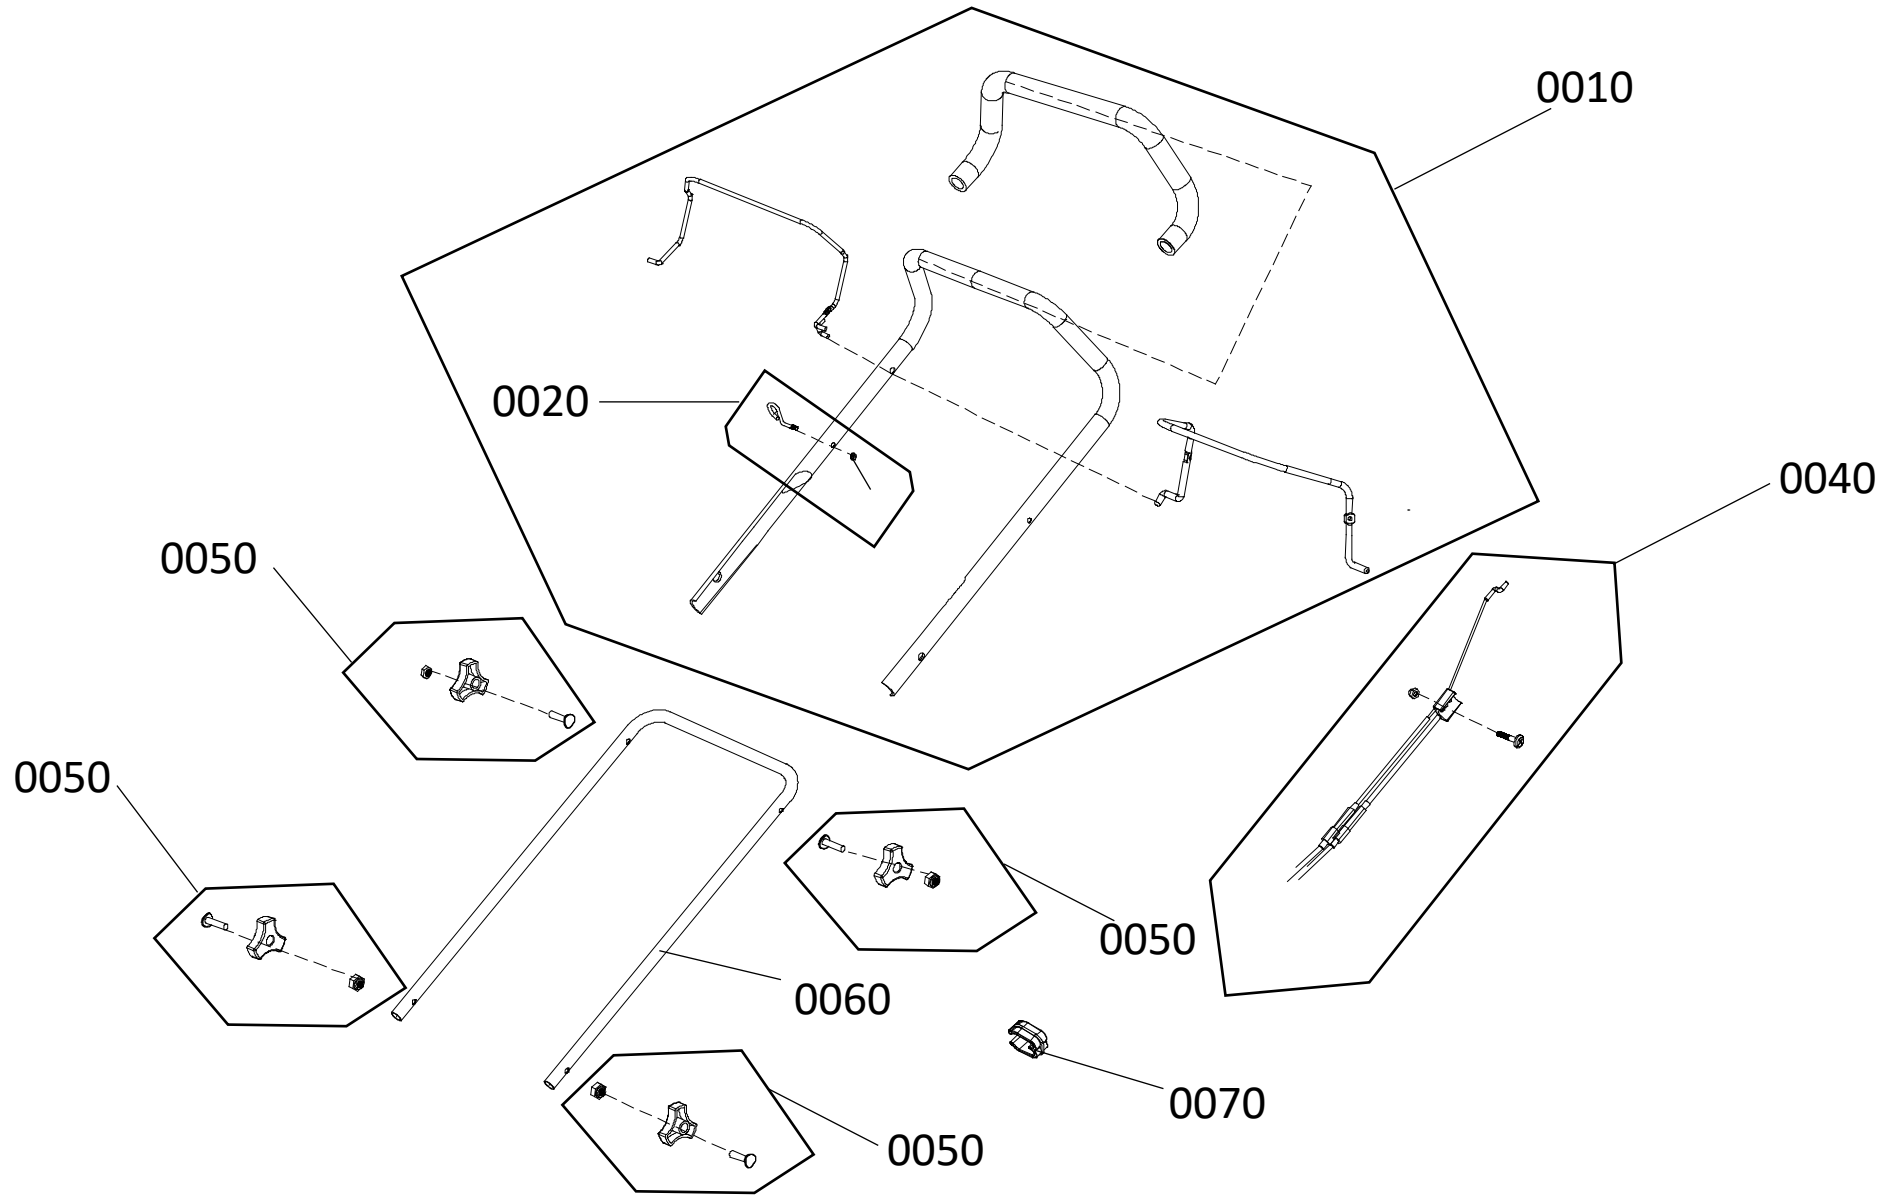

YARD FORCE®

LAWN & GARDEN EQUIPMENT

22" 3-IN-1 SELF PROPELLED
LAWN MOWER
ILLUSTRATED PRODUCT LIST

Model: YF22-3N1SP-SC
SAN: YF03600974ZV

REF NO	PART NO	QTY	DESCRIPTION
0010	1003265001	1	Upper Handle Assembly
0020	1003349001	1	Rope Guide Assembly
0040	1003007001	1	Control Cable Assembly
0050	1003008001	4	Knob Assembly
0060	1252969001	1	Lower Handle Bar
0070	1054771001	1	Cable Clamp

REF NO	PART NO	QTY	DESCRIPTION
0080	1003350001	2	12" Wheel Assembly, Self-propel
0100	1002912001	1	Rear Axle Kit
0110	1003276001	1	Spring, Height Select Lever
0120	1002920001	1	Lever, Height Select
0130	1003279001	1	Right Drive Gear Kit
0140	1003281001	1	Gearbox
0150	1251009001	1	Spring, Gearbox Tension (Version 1.0)
0150	1003114000	1	Spring, Gearbox Tension (Version 2.0)
0160	1003278001	1	Left Drive Gear Kit
0170	1350448001	1	Spring, Height Select Rod
0180	1003277001	1	Rod, Height Select
0190	1003266001	2	8" Wheel Assembly
0200	1003280001	1	Front Axle Kit

REF NO	PART NO	QTY	DESCRIPTION
0210	1003272001	1	Right Handle Mount Bracket Kit
0220	1003269001	1	Rear Door Kit
0230	1251934001	1	Grass Bag Frame
0240	1002368002	1	Grass Bag
0250	1003271001	1	Left Handle Mount Bracket Kit
0260	1002427001	1	Trailing Shield Kit
0270	1003274001	1	Deck
0280	1050775001	1	Side Discharge Chute
0290	1003275001	1	Side Discharge Door Assembly
0300	1003080001	1	Front Bumper Kit
0310	1003282001	1	Drive Shaft Pulley Kit (Version 1.0)
0310	1003772000	1	Drive Shaft Pulley Kit (Version 2.0)
0320	1003267001	1	Blade Adaptor Kit (Version 1.0)
0320	1003773000	1	Blade Adaptor Kit (Version 2.0)
0330	1400145001	1	V belt with teeth
0340	1253556001	1	blade
0350	1003283001	1	53cm belt cover
0360	1003273001	1	53cm rear housing assembly
0370	1051305001	1	53cm mulching plug
0380	0440096001	1	machine oil can
0390	974ZV10001	1	engine BS675EXI
0400	1250487001	3	Bolt, Engine Mounting