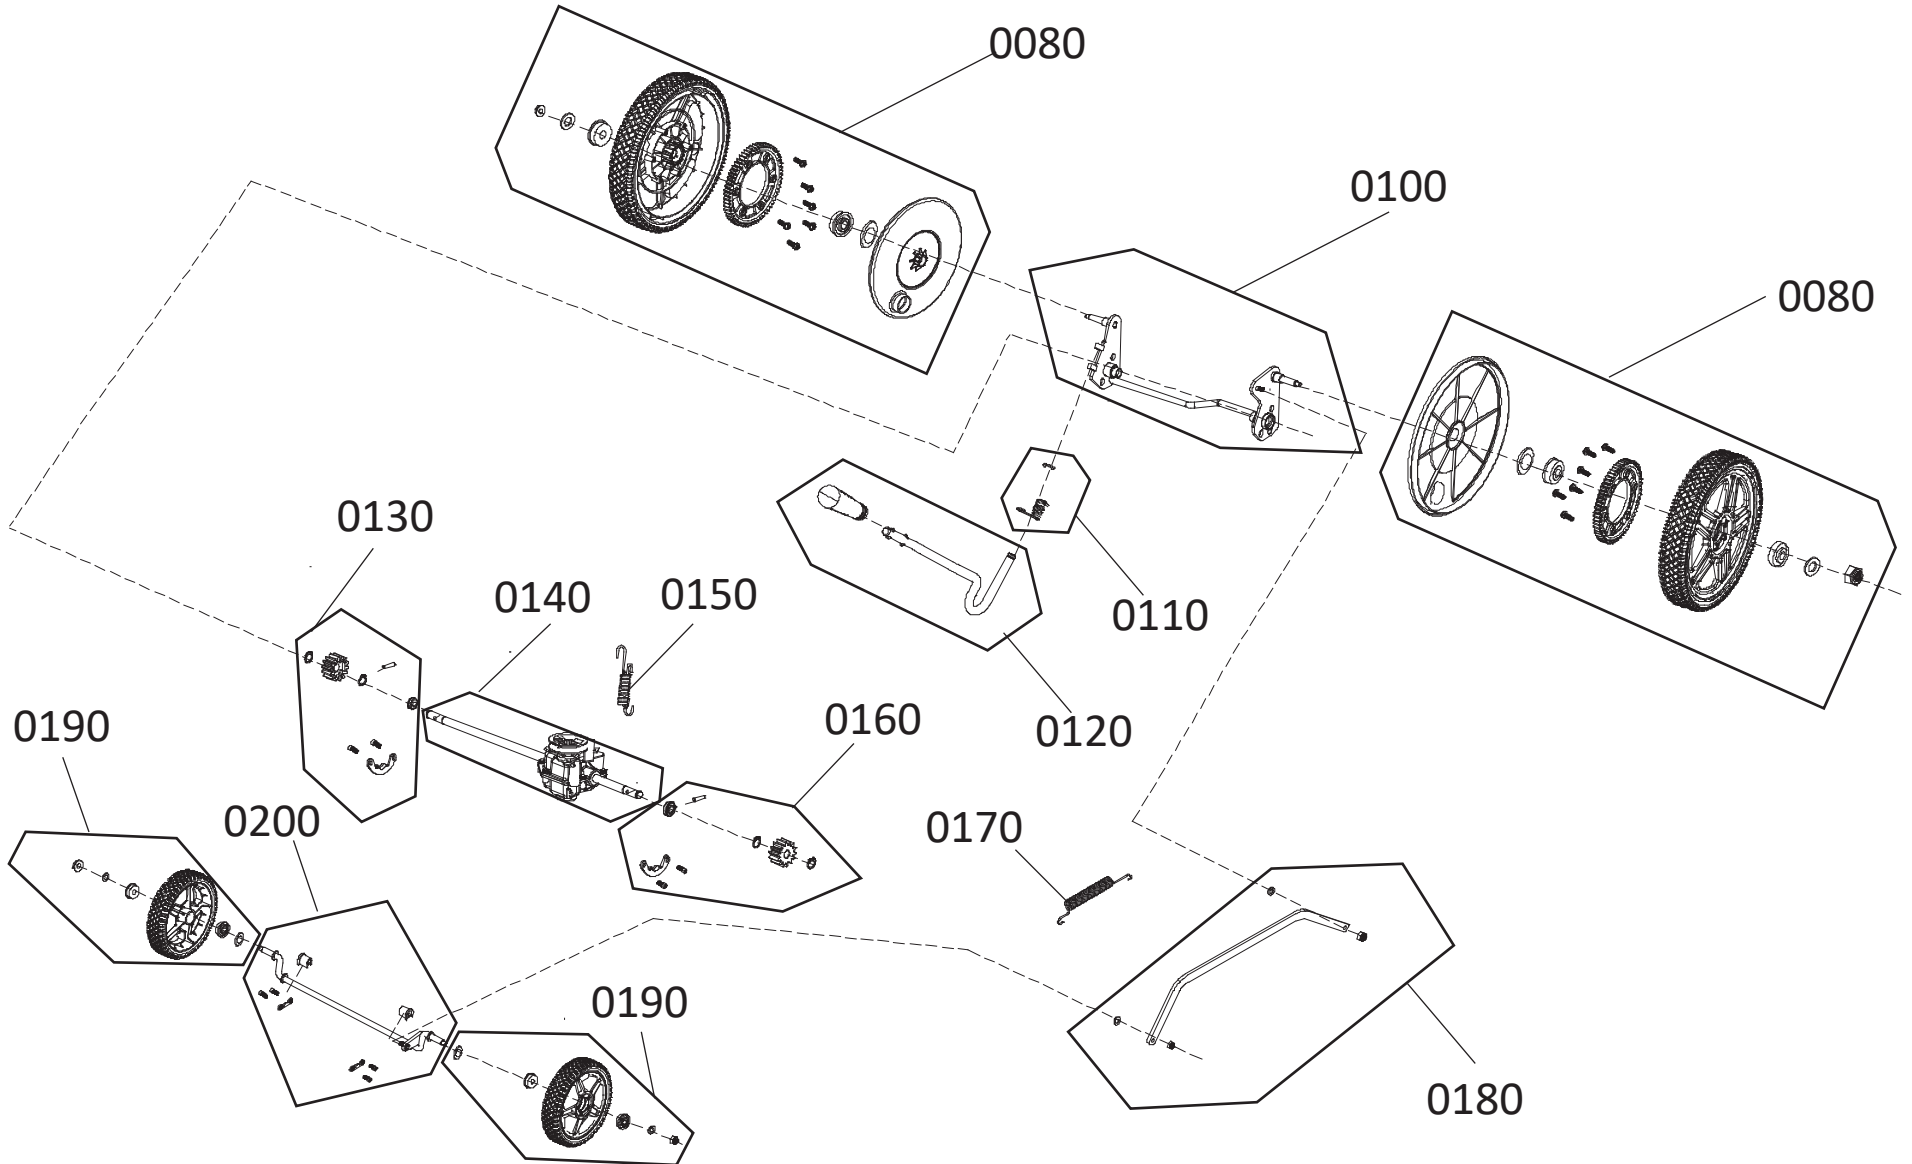

YARD FORCE®

LAWN & GARDEN EQUIPMENT

22" 3-IN-1 SELF PROPELLED
LAWN MOWER
ILLUSTRATED PRODUCT LIST

Model: YF22-3N1SP-SC
SAN: YF03600974ZV

REF NO	PART NO	QTY	DESCRIPTION
0010	1003265001	1	Upper Handle Assembly
0020	1003349001	1	Rope Guide Assembly
0040	1003007001	1	Control Cable Assembly
0050	1003008001	4	Knob Assembly
0060	1252969001	1	Lower Handle Bar
0070	1054771001	1	Cable Clamp

REF NO	PART NO	QTY	DESCRIPTION
0080	1003350001	2	12" Wheel Assembly, Self-propel
0100	1002912001	1	Rear Axle Kit
0110	1003276001	1	Spring, Height Select Lever
0120	1002920001	1	Lever, Height Select
0130	1003279001	1	Right Drive Gear Kit
0140	1003281001	1	Gearbox
0150	1251009001	1	Spring, Gearbox Tension (Version 1.0)
0150	1003114000	1	Spring, Gearbox Tension (Version 2.0)
0160	1003278001	1	Left Drive Gear Kit
0170	1350448001	1	Spring, Height Select Rod
0180	1003277001	1	Rod, Height Select
0190	1003266001	2	8" Wheel Assembly
0200	1003280001	1	Front Axle Kit

REF NO	PART NO	QTY	DESCRIPTION
0210	1003272001	1	Right Handle Mount Bracket Kit
0220	1003269001	1	Rear Door Kit
0230	1251934001	1	Grass Bag Frame
0240	1002368002	1	Grass Bag
0250	1003271001	1	Left Handle Mount Bracket Kit
0260	1002427001	1	Trailing Shield Kit
0270	1003274001	1	Deck
0280	1050775001	1	Side Discharge Chute
0290	1003275001	1	Side Discharge Door Assembly
0300	1003080001	1	Front Bumper Kit
0310	1003282001	1	Drive Shaft Pulley Kit (Version 1.0)
0310	1003772000	1	Drive Shaft Pulley Kit (Version 2.0)
0320	1003267001	1	Blade Adaptor Kit (Version 1.0)
0320	1003773000	1	Blade Adaptor Kit (Version 2.0)
0330	1400145001	1	V belt with teeth
0340	1253556001	1	blade
0350	1003283001	1	53cm belt cover
0360	1003273001	1	53cm rear housing assembly
0370	1051305001	1	53cm mulching plug
0380	0440096001	1	machine oil can
0390	974ZV10001	1	engine BS675EXI
0400	1250487001	3	Bolt, Engine Mounting